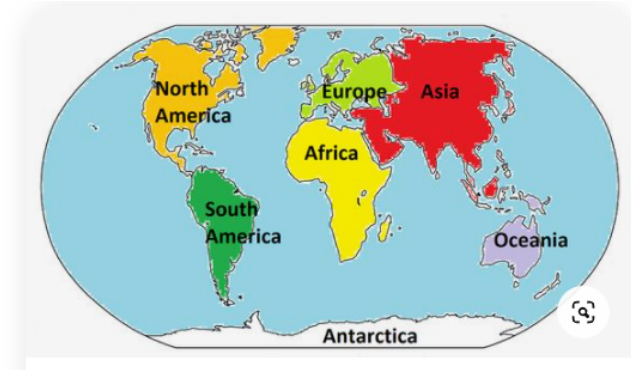

How does Masai Mara Nature Reserve compare with Bradgate Park?

Word	Definition	Word	Definition
key	Tells us what the symbols on a map mean.	landscape	The area of land that can be seen from one point.
land-marks	A well known building or place.	continents	A large solid area of land
geography	It is about the Earth's land, water, air and living things		

Key Knowledge and Concepts

The world is split into seven continents.

National Forests and reserves can be different in different parts of the world. They both have human (man-made) and physical (natural) features.

Bradgate Park- England

Masai Mara Nature Reserve- Kenya

At Bradgate Park, we can find deer, bats and the yellow-hammer bird.

In the Masai Mara Nature Reserve, can we find lions, elephants, rhinos, leopards and buffalo.